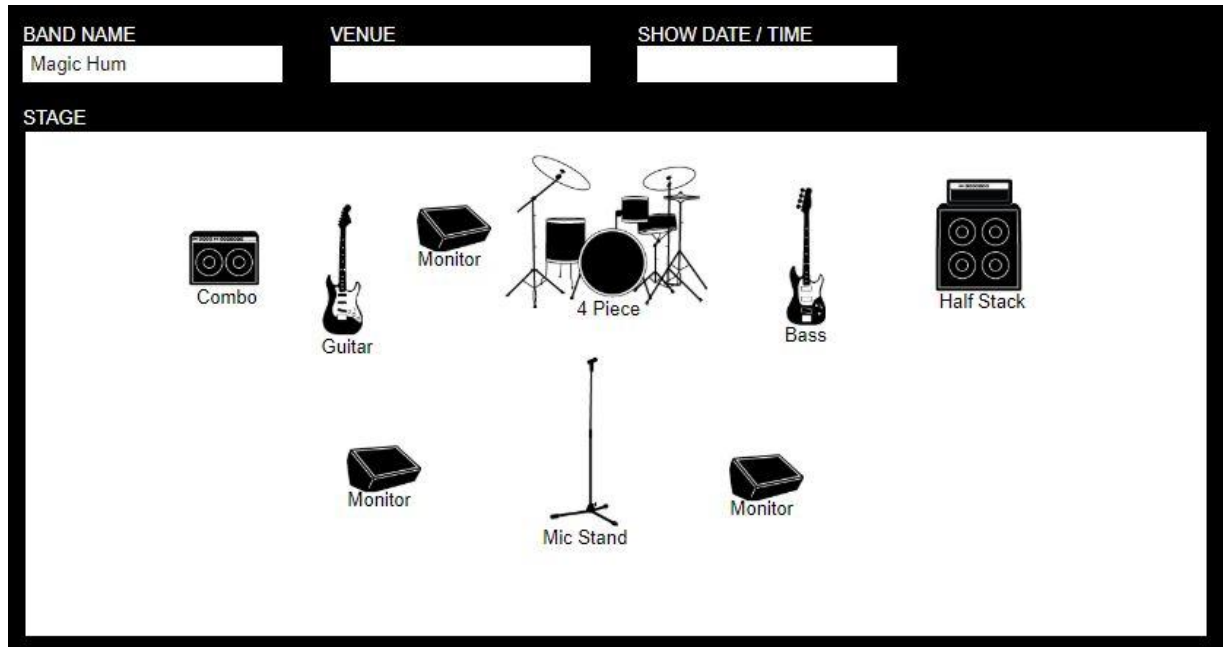

Magic Hum Techrider

Drums	Bass Drum (venue) Snare Drum (own) 2x Tom (venue) 2x Floor Tom (venue) 1x Crash (own) 1x Ride (own) 1x Splash (own) 1x Hi Hat (own) 1x Drum Seat (own) Tom and Cymbal Gear (Venue)	Full microphoned or if possible, at least microphoned Bass Drum. Preferable venue providing standard drumkit. Will provide full drum set if necessary.
Guitar	Gibson Les Paul	
Guitar Effects	Pedal Board	220 V access
Guitar Amplifier	Vox AC 30 Combo	
Bass Guitar	Ibanez	
Bass Effects	Pedal Board	220 V access
Bass Amplifier	Trace Elliot Elf (200W – 4 Ohm + DI Out) (own) Speaker (venue)	Will provide own Speaker if necessary
Microphone	Sure Beta 58 A (own) Microphone Stand (own)	Or similar dynamic microphone plus stand and cables
Microphone Effects	TC-Helicon Voice Tone Create	220 V access
Monitors	1x Monitor Drums 1x Monitor Front Left 1x Monitor Front Right	Guitar / Voice / Bass Guitar / Vocals / Bass Bass / Vocals / Guitar